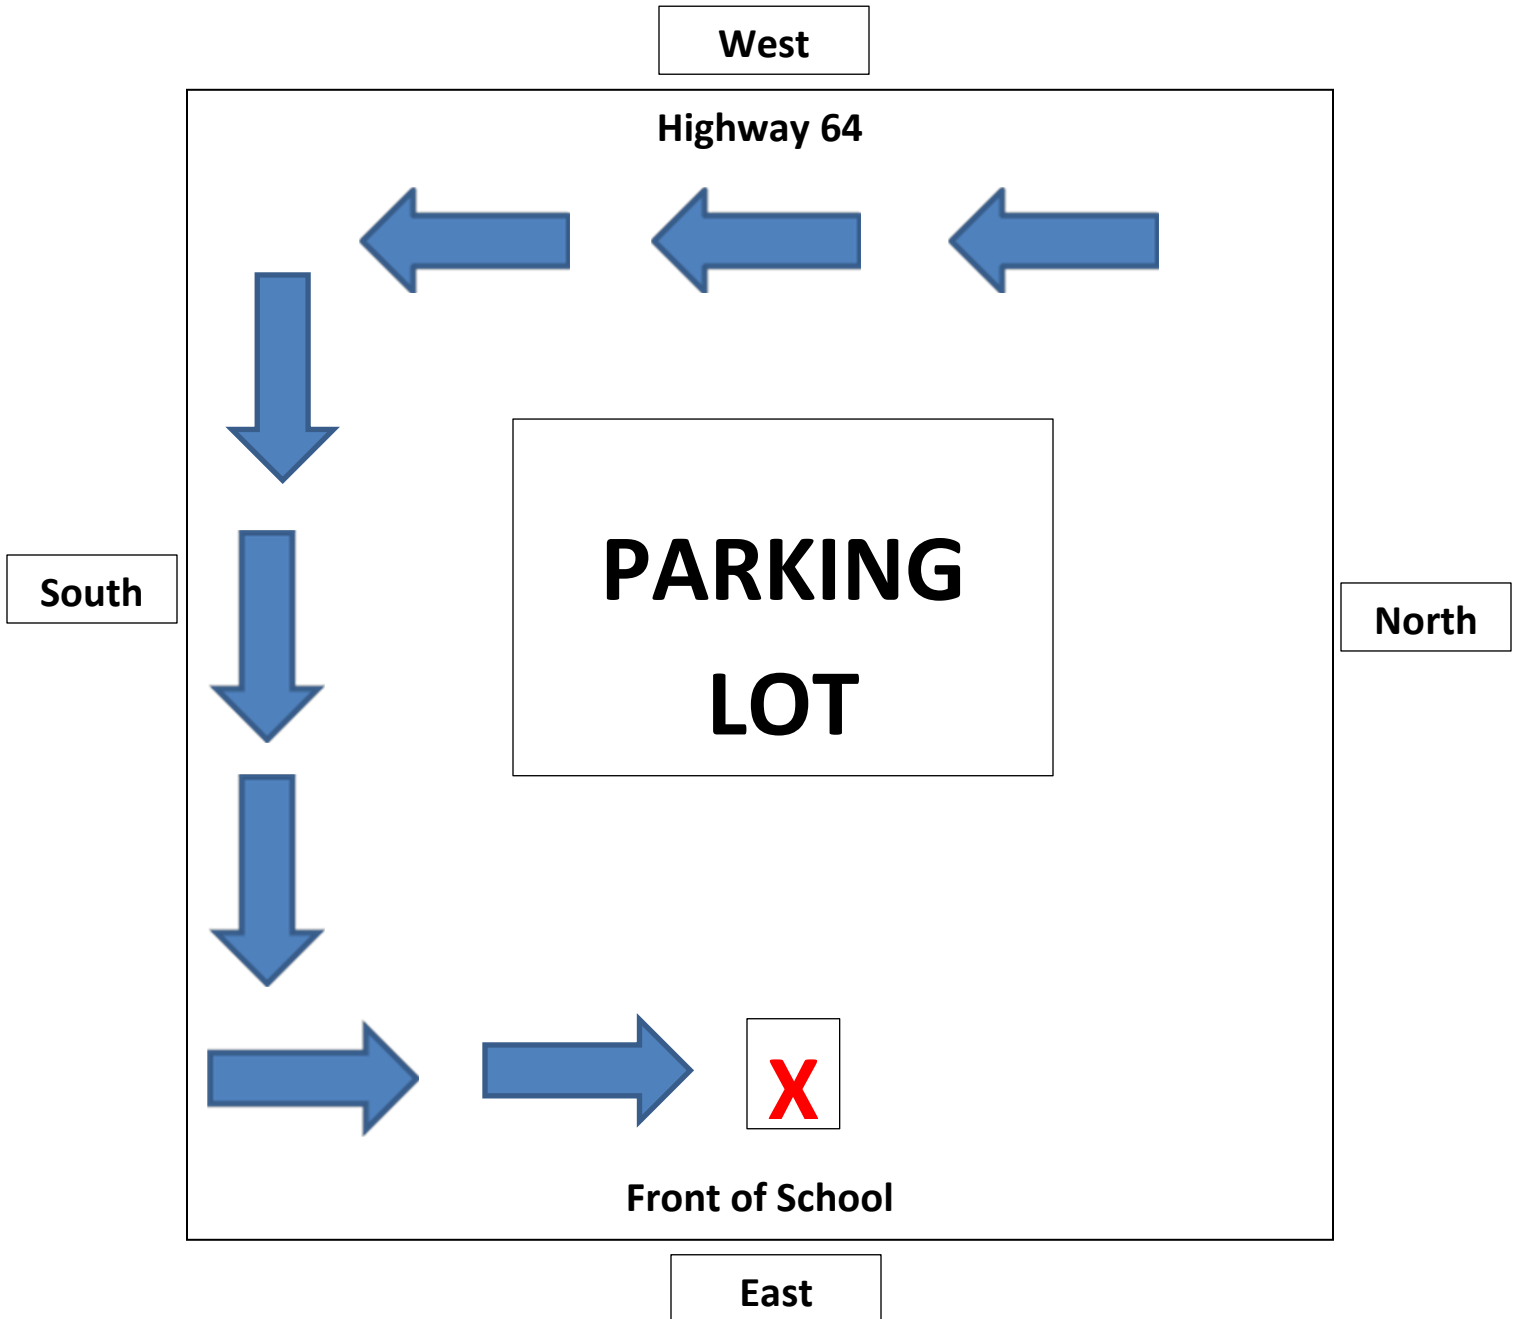

Blanco Elementary Dismissal Procedures

2018-2019

- ***Students may not be checked out after 2:25 p.m.***
- **Students who are picked up are released at 2:40 p.m.**
- **Students who ride the bus are released at 2:45 p.m.**
- **Please contact Monique at 634-3904 to make transportation changes by 2:00 p.m.**